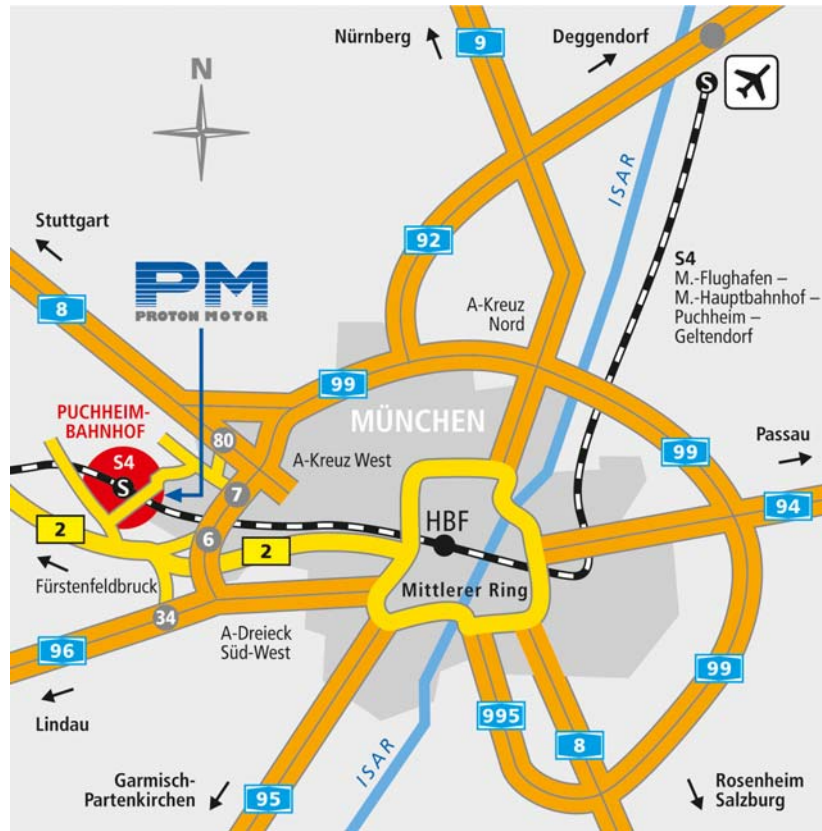

more than just fuel cells