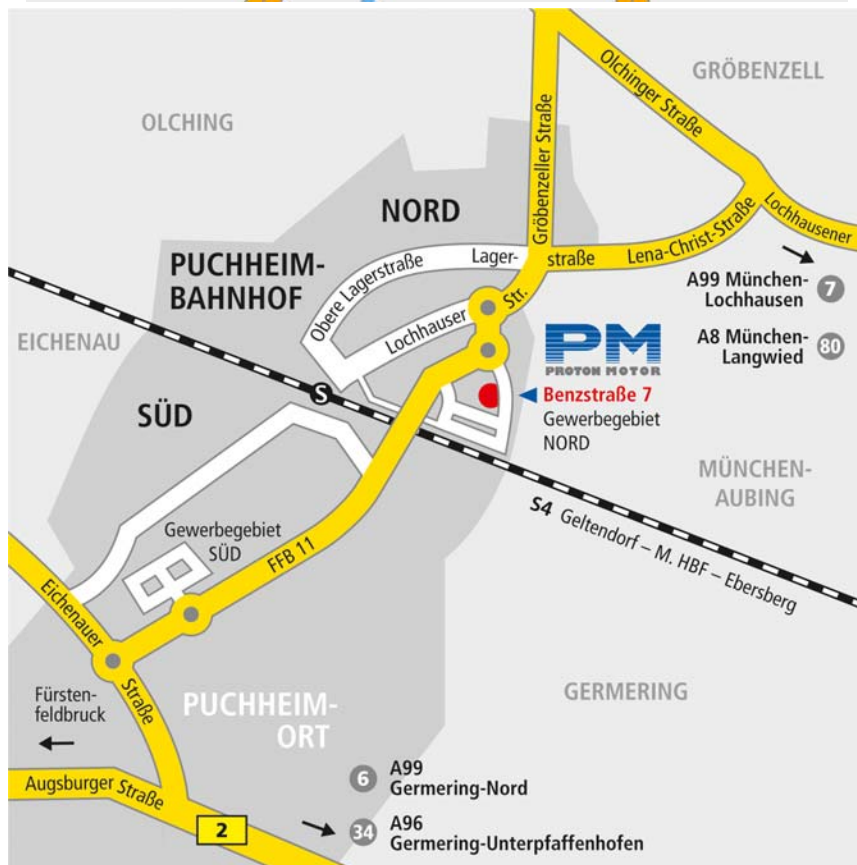

more than just fuel cells